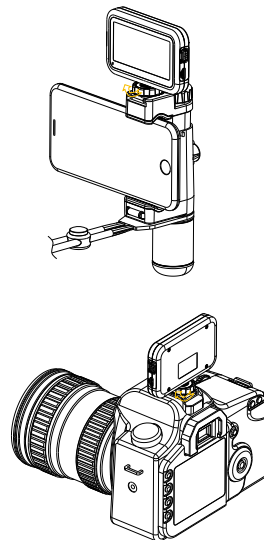

SEVENOAK

SK-PL30
LED Video Light

© 2017 Sevenoak inc. Visit us on the
web at www.sevenoak.biz

Components:

按照步骤

1. 将补光灯冷靴座插入手机夹热靴槽

2. 按顺时针方向拧紧旋鈕固定好补光灯

© 2017 Sevenoak inc. Visit us on the
web at www.sevenoak.biz