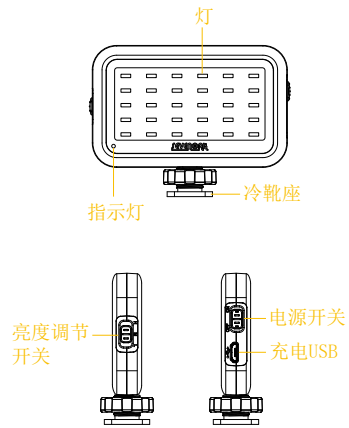

SEVENOAK

SK-PL30
LED Video Light

© 2017 Sevenoak inc. Visit us on the
web at www.sevenoak.biz

Components:

按照步骤

1. 将补光灯冷靴座插入手机夹热靴槽

2. 按顺时针方向拧紧旋鈕固定好补光灯

© 2017 Sevenoak inc. Visit us on the
web at www.sevenoak.biz