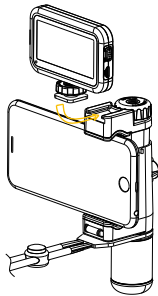

SEVENOAK

SK-PL30
LED Video Light

© 2017 Sevenoak inc. Visit us on the
web at www.sevenoak.biz

Components:

按照步骤

1. 将补光灯冷靴座插入手机夹热靴槽

2. 按顺时针方向拧紧旋鈕固定好补光灯

© 2017 Sevenoak inc. Visit us on the
web at www.sevenoak.biz